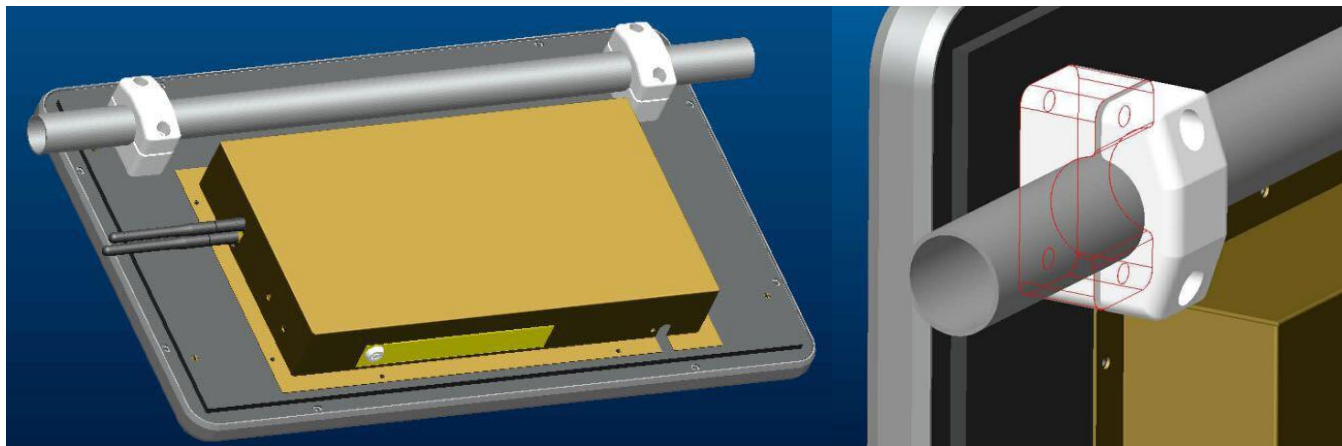

Introduction

Latech Taxi in-cab digital signage solutions are completely innovative and provides new additional revenue to taxis. And they come with stunning features like interactive touch screen and built-in digital signage player inside. Latech complete in-cab digital signage solution includes:

Model		LJ10
Panel	Size	10 Inches
	Display Area	216.96*135.6mm
	Display Resolution	1280*800
	Aspect Ratio	16:9
	Brightness	300 cd/m ²
	Contrast	800:1
	Color	16.7M
	Response Time	6.5ms
	Backlight Life Cycle	≥50,000 hours
	Viewing Angle	85° / 85° / 85° / 85°
Power	Consumption	15W
	Input	DC 9-36V Wide Voltage
Dimensions	Net Dimension	262.1*176.1*37mm
	Net Weight	3.0Kg
Others	Panel Cover	Tempered Glass
	Speaker	2 * 8Ω / 5W
	Accessories	Power Cord, Remote, Key
	Working Temperature	0°C ~ 55°C
	Working Humidity	20% ~ 80%
	Storage Temperature	-20°C ~ 65°C
	Storage Humidity	10% ~ 90%
Android Solution	Platform	Non-PC based, RISC or Embedded based platform
	Processor	ARM Cortex-A9, Quad-core 1.6G, 8GB EMMC Flash
	OS	Android OS 4.4.2
Media Support	Media Support	Video/Audio/Picture/Scrolling text/Webpage/Weather/Date/Clock/Weather/Tag...
	Screen Splitting	Support
	Display Mode	Support Landscape and Portrait
Accessories	Network	RJ45 & WiFi (Default), Built-in 3G/4G module (Optional)
	Lock & Key	X 1
	Power Cord	Yes
	Remote	X 1
	Bracket	X 1
Touch Panel	Touch Panel	Capacitive touch technology
Server Software	Server software and CMS	DSLJ100 Digital Signage Software